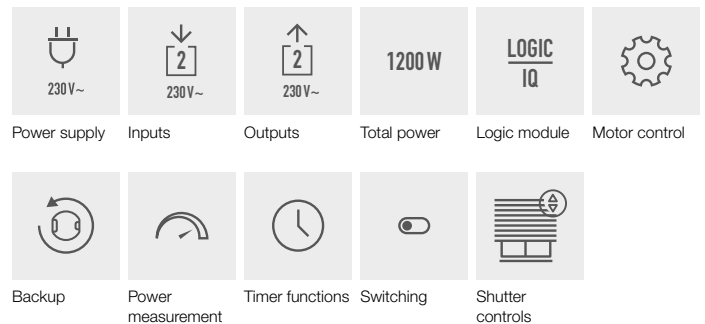

## frogRelay2-2

Multifunctional 2-channel relay switch with 2 outputs for controlling shutters/blinds and other motors. Also 2 inputs for integration/query of additional switches and sensors (110-240 V~). Featuring integrated logic module with comfort and timer functions, power measurement and excess current detection (total: 1200 W@230V).

### Technical Data