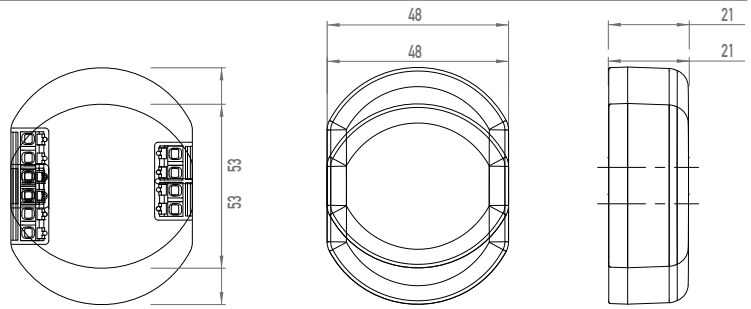

### Dimensions and weight

Dimensions (L × B × H): 53 × 48 × 21 mm

Weight: 50 g