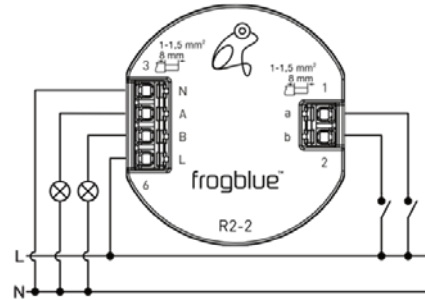

Electricity supply

Mains voltage	AC 110–240 V ~
Mains frequency	50 / 60 Hz
Stand-by consumption	< 190 mW

Network

WLAN	No
Bluetooth	Bluetooth 4.2 Low Energy
Frequency range	2400–2483.5 MHz maximum 2.9 dBm
Typical radio open field range	30 metres

Operation and storage

Ambient temperature	-25 ° to +50 °C
Storage temperature	-25 ° to +70 °C
Air humidity (during operation)	(Non-condensing)

Power connection

Contact type	μ normally open contact
Connection variants	roller blind/roller shutter motor, lamps, buttons, switches etc.
Connection type	Spring plug-in terminal
Wire cross section	1–1.5 mm² (rigid conductor recommended)
Stripping length	8 mm

Packaging

Packaging size	1 unit
EAN 1 unit	4260578530248
Packaging dimensions (L × W × H) 1 unit	75 × 30 × 75 mm
Weight including packaging 1 unit	70g